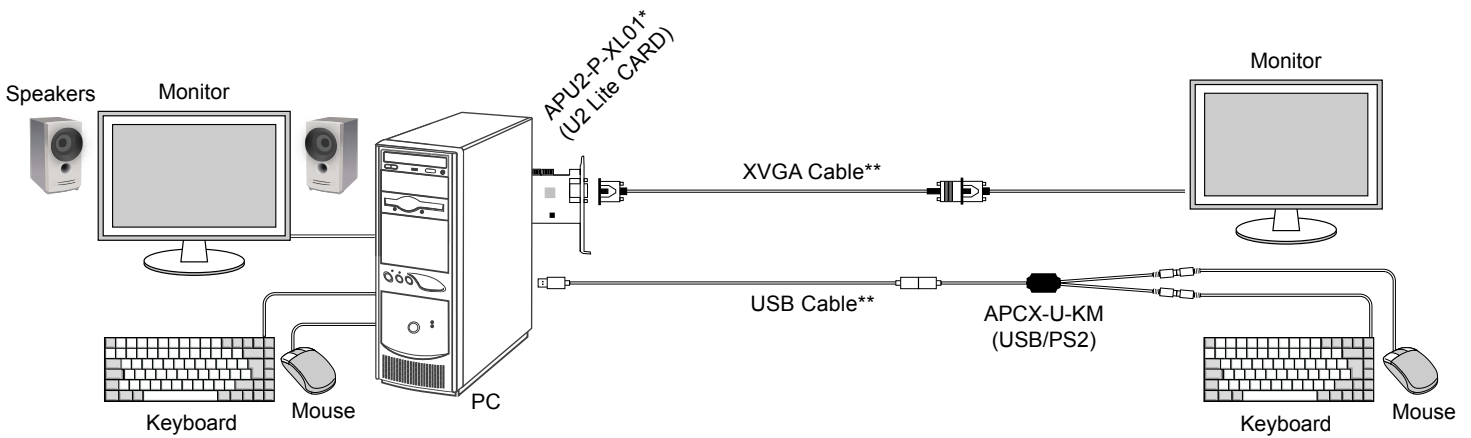

# Applica Lite Configuration

## Model #: APU2-L-XP

A combination of hardware and software that supports an additional station attached to the Host PC with a USB to PS2 Keyboard and Mouse. Applica Lite is the least expensive solution for local station support such as kiosks, schools and libraries.

\* Up to 4 cards can be used per system.

\*\* Cables up to 15 feet without any repeater sold separately.

| Part Number | Description  |
|-------------|--|
| APU2-L-XP   | Applica U2 Lite for Windows XP with video, keyboard and mouse support. Includes: APU2-P-XL01, APCX-U-KM and APS-XP |
| APU2-P-XL01 | Applica RageXL single head PCI video adapter.  |
| APCX-U-KM   | Applica USB to PS2 adapter.  |
| APS-XP      | ApplicaXP multi-user software.   |